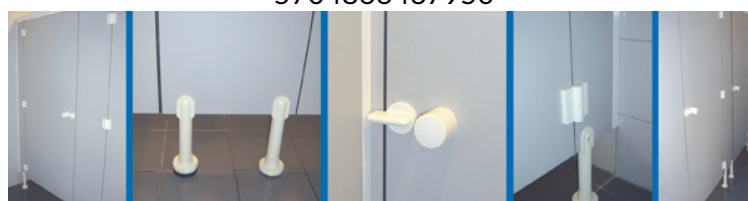

PRODUCT SHEET

Description:

Toilet Cubicle Fit, White, PP, Right, Leg 115-135mm, Consist off 2 Handles, 1 Hook, 1 Lock, 12 Angle Brackets, 2 Hinges, & 2 Stands, F/12-18mm Panels, F/Right Hand Doors

Item number:

22.23.052-1

Units	Box	Carton	HS Code	Barcode
Set	1	20	3925901000	
5704866437950