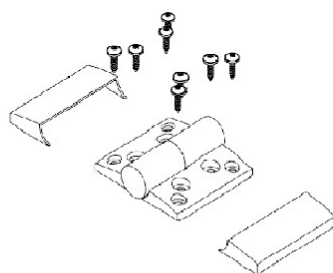

## Description:

Toilet Cubicle Fit, White, PP, Right, Leg 115-135mm, Consist off 2 Handles, 1 Hook, 1 Lock, 12 Angle Brackets, 2 Hinges, & 2 Stands, F/12-18mm Panels, F/Right Hand Doors

## Item number:

22.23.052-1

Units	Box	Carton	HS Code	Barcode
Set	1	20	3925901000	
5704866437950				

Right side hinges