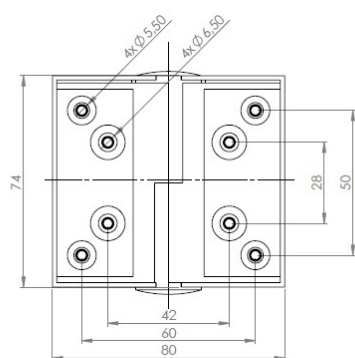

## Description:

Toilet Cubicle Fit, White, PP, Right, Leg 115-135mm, Consist off 2 Handles, 1 Hook, 1 Lock, 12 Angle Brackets, 2 Hinges, & 2 Stands, F/12-18mm Panels, F/Right Hand Doors

## Item number:

22.23.052-1

Units	Box	Carton	HS Code	Barcode
Set	1	20	3925901000	
5704866437950				

Right side hinges