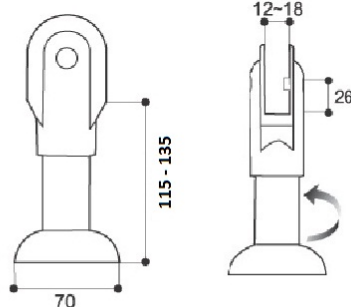

## Description:

Toilet Cubicle Fit, White, PP, Right, Leg 115-135mm, Consist off 2 Handles, 1 Hook, 1 Lock, 12 Angle Brackets, 2 Hinges, & 2 Stands, F/12-18mm Panels, F/Right Hand Doors

## Item number:

22.23.052-1

Units	Box	Carton	HS Code	Barcode
Set	1	20	3925901000	
5704866437950				

Right side hinges